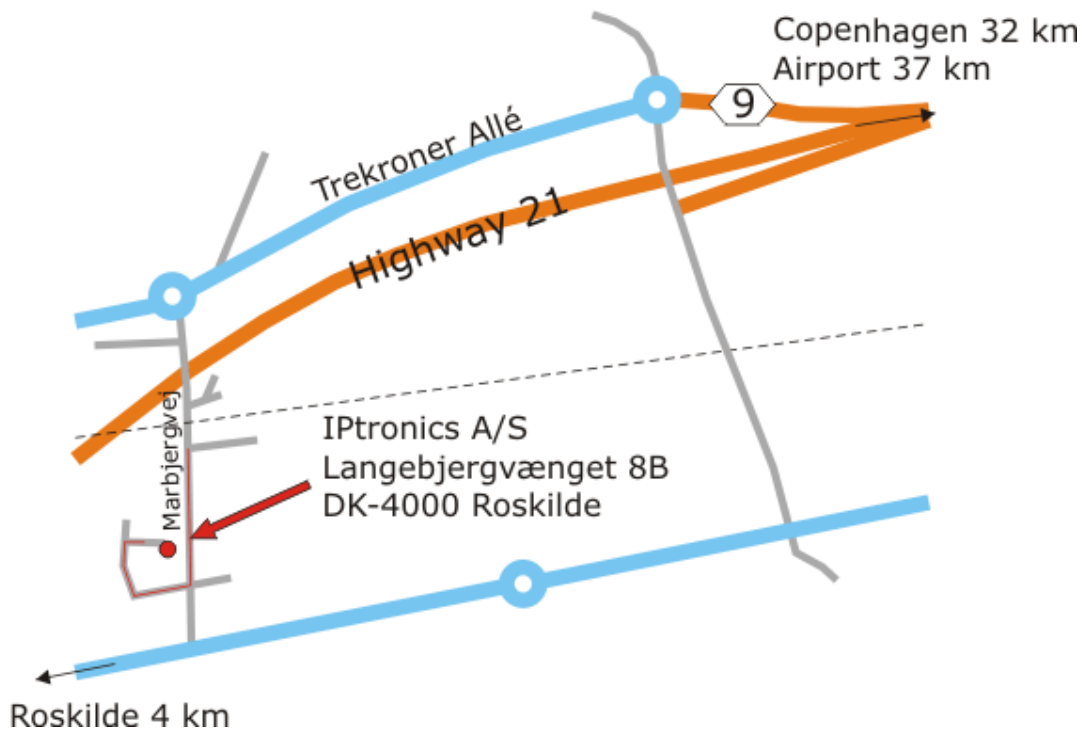

Driving directions to IPtronics

From Copenhagen Airport:

- Take E20 west
- Then E47/E55 North towards "Helsingør, København N-V, Sjællands Odde"
- Keep right onto highway 21 towards "Roskilde, Sjællands Odde"
- Keep right on highway 21 towards "Roskilde, Sjællands Odde"
- Keep left on highway 21 towards "Roskilde, Sjællands Odde"
- Take exit 9 "Trekroner" and follow the map below